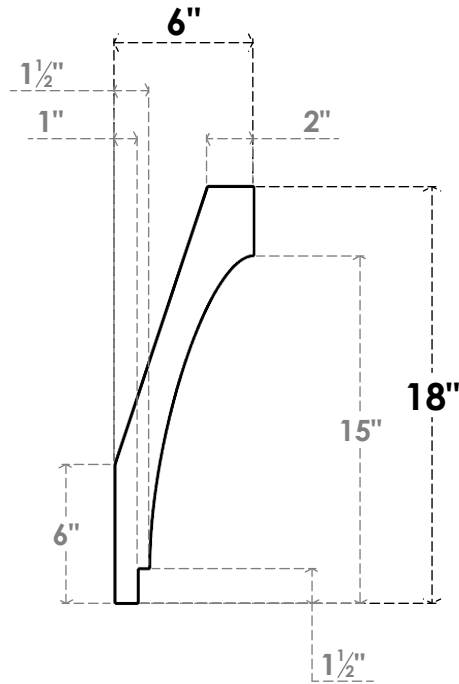

ITEM NUMBER: BRCPC055X06000X18000IMP

5 1/2"W X 6"D X 18"H IMPERIAL ARCHITECTURAL GRADE PVC CLOSED KNEE BRACE

SIDE PROFILE

FRONT PROFILE

ISOMETRIC

EKENA MILLWORK
2300 WEST MAIN ST.
CLARKSVILLE, TX 75426
TOLL FREE: 866-607-0453
WWW.EKENAMILLWORK.COM

NOTES

1. INSTALLATION TO BE COMPLETED IN ACCORDANCE WITH MANUFACTURER'S SPECIFICATIONS.
2. DRAWING MAY NOT BE TO SCALE
3. THIS DRAWING IS INTENDED FOR DESIGN AND PLANNING PURPOSES ONLY.
4. ALL INFORMATION CONTAINED HEREIN WAS CURRENT AT THE TIME OF DEVELOPMENT BUT MUST BE REVIEWED AND APPROVED BY THE PRODUCT MANUFACTURER TO BE CONSIDERED ACCURATE.
5. ARCHITECTURAL GRADE PVC PRODUCTS ARE MADE FROM EXPANDED CELLULAR PVC AND COME NATURALLY WHITE BUT MAY BE PAINTED