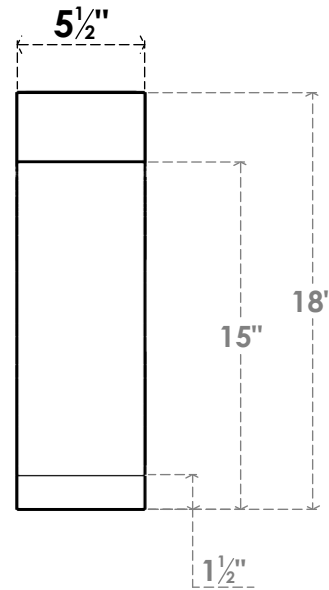

ITEM NUMBER: BRCPC055X06000X18000IMP

5 1/2"W X 6"D X 18"H IMPERIAL ARCHITECTURAL GRADE PVC CLOSED KNEE BRACE

SIDE PROFILE

FRONT PROFILE

ISOMETRIC

EKENA MILLWORK
2300 WEST MAIN ST.
CLARKSVILLE, TX 75426
TOLL FREE: 866-607-0453
WWW.EKENAMILLWORK.COM

NOTES

1. INSTALLATION TO BE COMPLETED IN ACCORDANCE WITH MANUFACTURER'S SPECIFICATIONS.
2. DRAWING MAY NOT BE TO SCALE
3. THIS DRAWING IS INTENDED FOR DESIGN AND PLANNING PURPOSES ONLY.
4. ALL INFORMATION CONTAINED HEREIN WAS CURRENT AT THE TIME OF DEVELOPMENT BUT MUST BE REVIEWED AND APPROVED BY THE PRODUCT MANUFACTURER TO BE CONSIDERED ACCURATE.
5. ARCHITECTURAL GRADE PVC PRODUCTS ARE MADE FROM EXPANDED CELLULAR PVC AND COME NATURALLY WHITE BUT MAY BE PAINTED